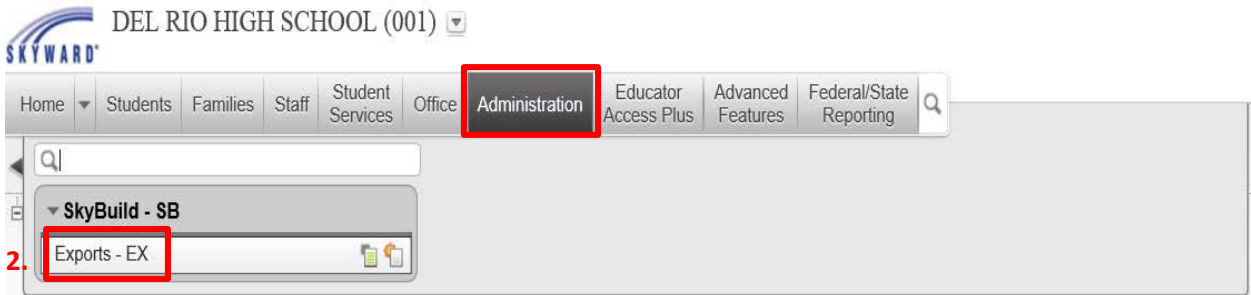

SKYBUILD REPORTS

1. DEL RIO HIGH SCHOOL (001) ▾

3. Exports ☆

4. Export File Builder

After clicking *Export*, click *Back* and perform the following steps to retrieve the file:

5. Exports ☆

6. Export File Viewer